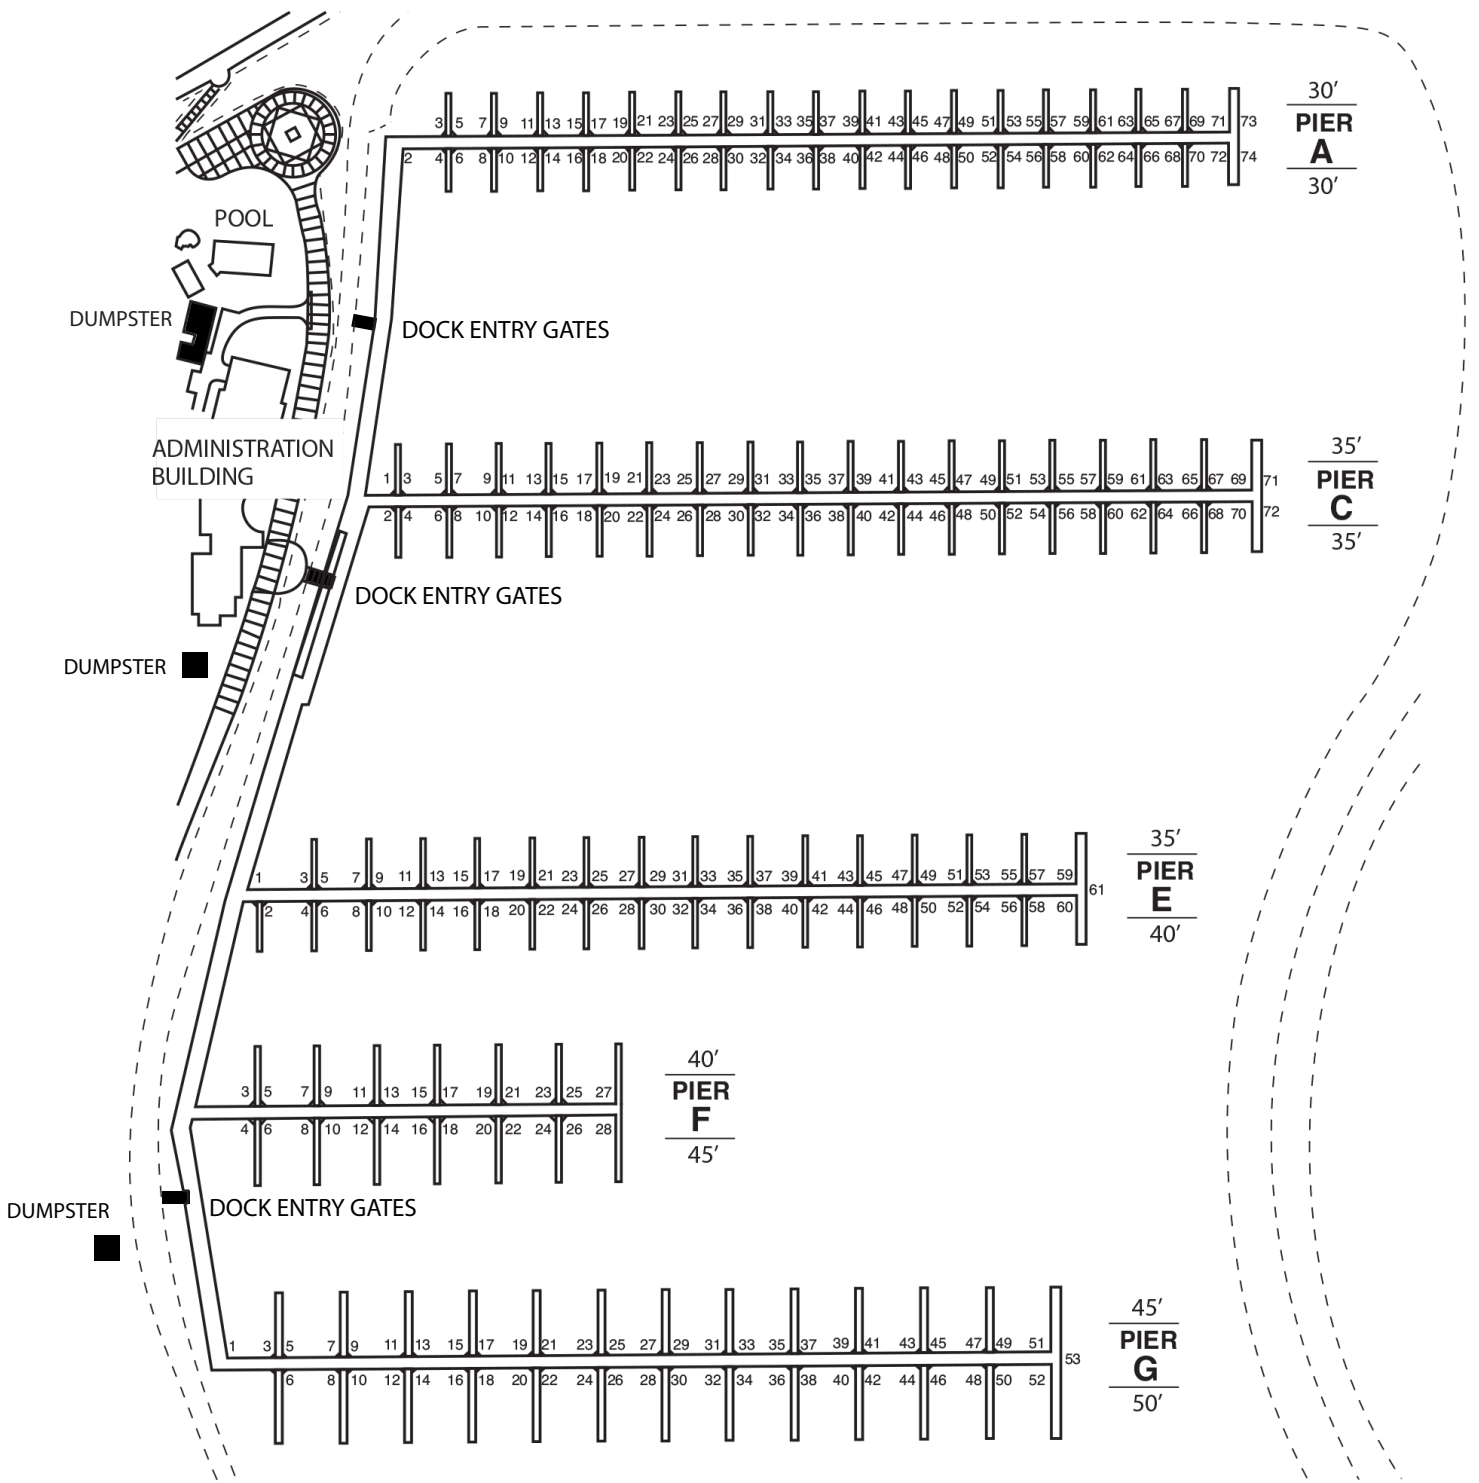

# LAKEFRONT AREA MAP

- FOOD & DRINK
- POINTS OF INTEREST
- HOTELS
- UPTOWN
- DOWNTOWN
- RIVERFRONT
- SOUTH PIER
- TROLLEY ROUTE